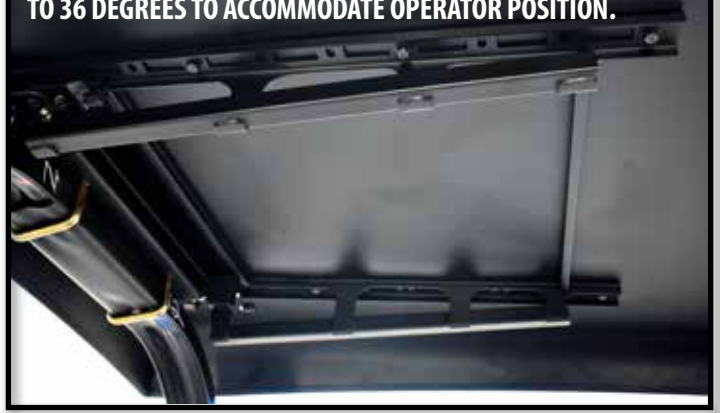

AUTHORIZED DEALER

(PN: 1UTCTB)

All brand names are trademarked by their respective companies. Curtis Industries and its products are not endorsed or affiliated with any of these companies. CASURC 01 (4/19)

70 Hartwell Street | West Boylston, MA | 01583 | 508.853.2200 | www.curtiscab.com