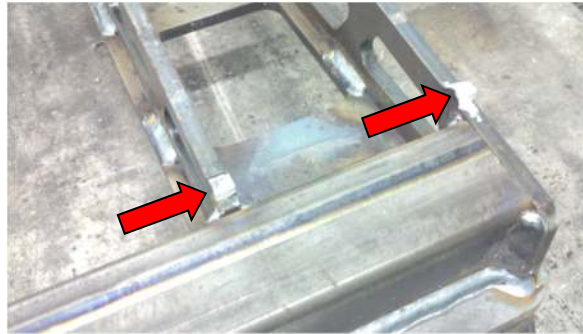

3-QA Base Frame - Supplement

There are 8 small projections on the front side of the frame. These are for other purposes but are left on in case they might be useful to you in some way. If not, they will easily grind away.

As a bare steel weldment, these frames ship with an anti-corrosive surface treatment. This coating does not affect weldability and can be wiped, washed or brushed away when ready for finishing.

Note: 3-QA frames are not intended to be used for the construction of homemade pallet fork frames. These base frames depend heavily on other components for adequate strength for that purpose, which are not included.